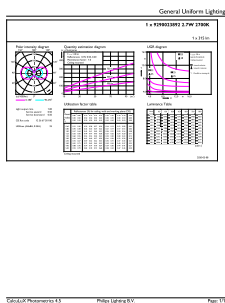

Product data

General Information		Operating and Electrical	
Cap base	G4 [G4]	Input frequency	- Hz
EU RoHS compliant	Yes	Power (Rated) (Nom)	2.7 W
Nominal lifetime (nom.)	15000 h	Lamp current (nom.)	340 mA
Switching cycle	50,000X	Wattage equivalent	28 W
Technical type	2.7-28W	Starting time (nom.)	0.5 s
		Warm-up time to 60% light (nom.)	0.5 s
		Power factor (nom.)	0.65
		Voltage (Nom)	ac electronic 12 V
Light Technical		Temperature	
Colour Code	827 [CCT of 2,700 K]	T-Case maximum (nom.)	85 °C
Beam Angle (Nom)	300 °		
Luminous flux (nom.)	315 lm	Controls and Dimming	
Colour designation	Warm white (WW)	Dimmable	No
Correlated Colour Temperature (Nom)	2700 K		
Luminous efficacy (rated) (nom.)	116.00 lm/W	Approval and Application	
Colour consistency	<6	Energy efficiency label (EEL)	A++
Colour rendering index (nom.)	80	Suitable for accent lighting	No
LLMF at end of nominal lifetime (nom.)	70 %		

Numerator – quantity per pack	1
SAP numerator – packs per outer box	12
Material no. (12 NC)	929002389202
Net Weight (Piece)	0.008 kg

Dimensional drawing

Capsule G4 2.4W-28W 280lm 2700K Non-Dim

Product	D	C
CorePro LEDcapsuleLV 2.7-28W G4 827	15 mm	40 mm

Photometric data

LEDcapsule LV 2,7W G4 827

LEDcapsule LV 2,7W G4 827

LEDcapsule LV 1W G4

CorePro LEDcapsule LV

Lifetime

15K LED

15K LMP