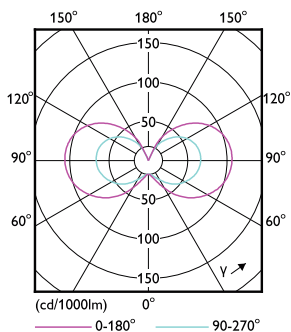

LEDcapsule LV 1W G4