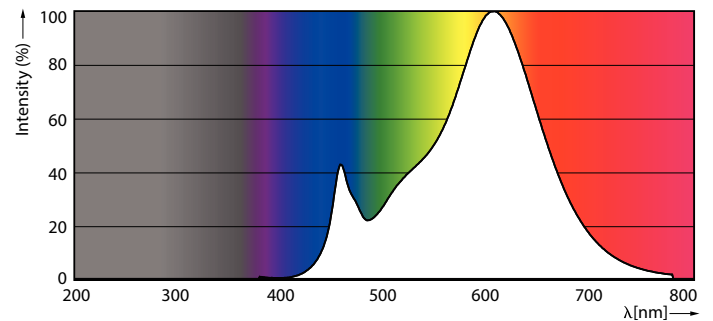

LEDcapsule LV 2,7W G4 827